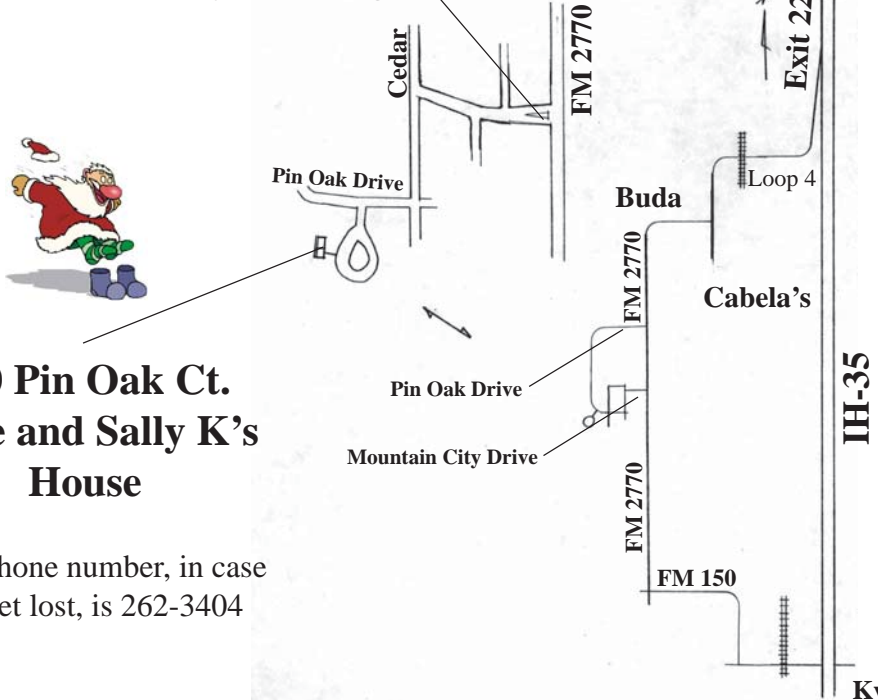

2009 IPMS/USA Newsletter of the Year
2009 IPMS Region VI Website of the Year

Vol. 17, No. 12

Newsletter of the Austin Scale Modelers Society

December 2009

SPRUE EXAMINER

ASMS Christmas Party

- Where: Mike and Sally Kachoris' house
- When: Saturday December 12, 2009 5:00pm
- Who: ASMS members and their families.
- What to Bring: Bring your favorite snack, dessert, and something to drink. ASMS will furnish a cheese/meat tray, etc.

Mountain City Drive (Sign)

300 Pin Oak Ct.
Mike and Sally K's
House

Their phone number, in case
you get lost, is 262-3404

WARNING! Map is absolutely NOT to scale.

Kyle
Exit 213

ASMS is on the Internet

@

www.austinsms.org